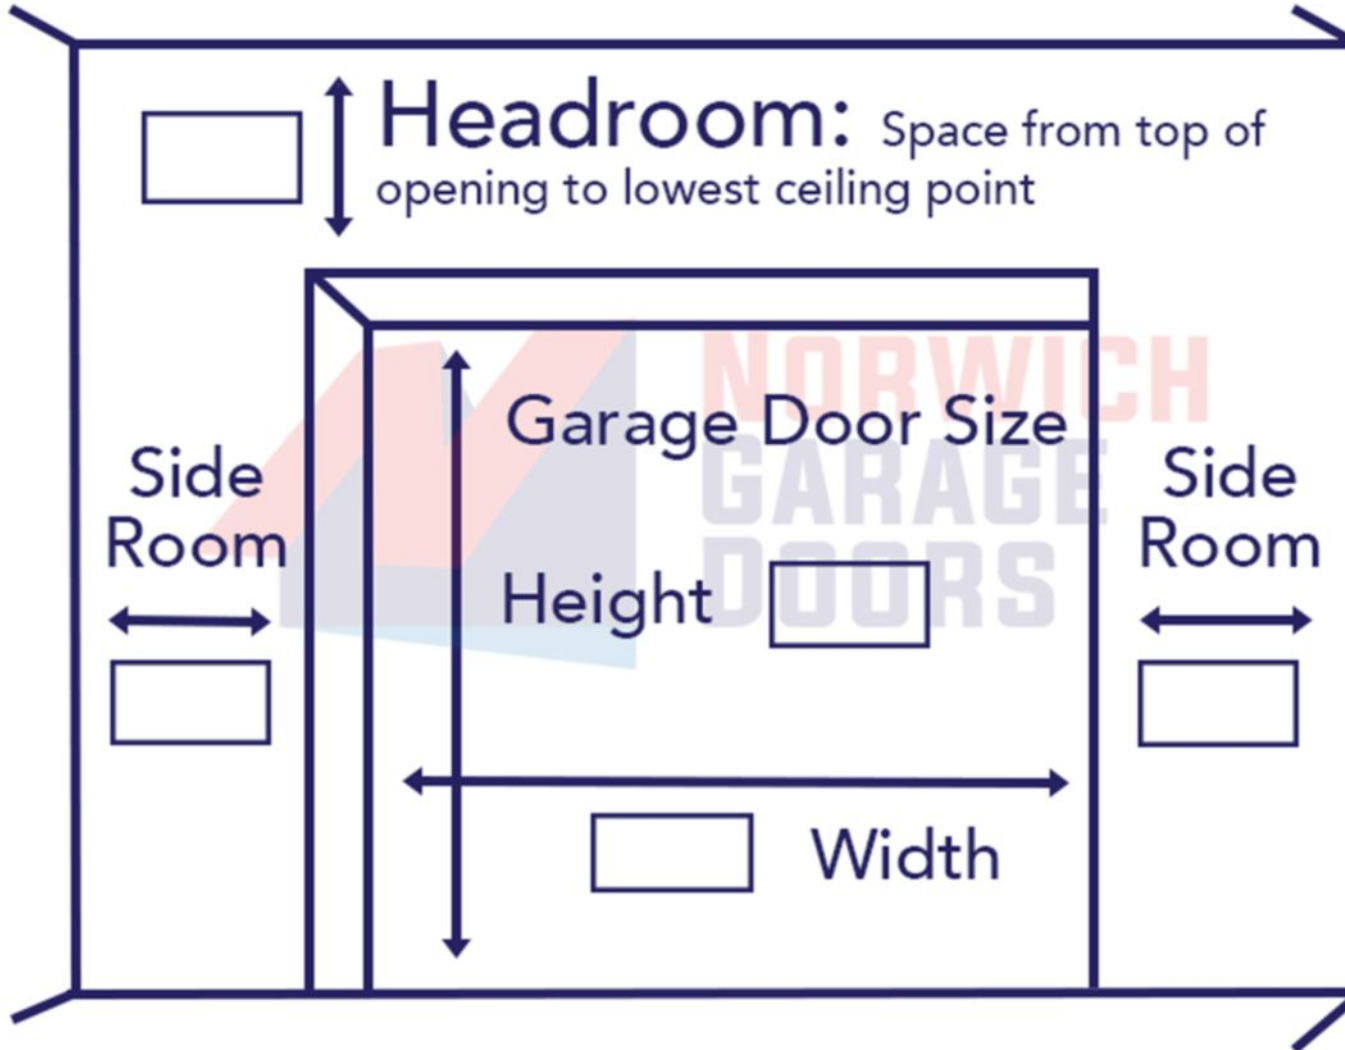

**NORWICH
GARAGE
DOORS**

☎ 01603 327290
📍 110 WOODLAND ROAD, HELLESDON
NORWICH
NR6 5RQ
✉ EMAIL: SALES@NORWICHGARAGEDOORS.CO.UK

GARAGE DOOR MEASURING GUIDE

YOUR NOTES

PLEASE PRINT THIS FORM OUT & FILL IN